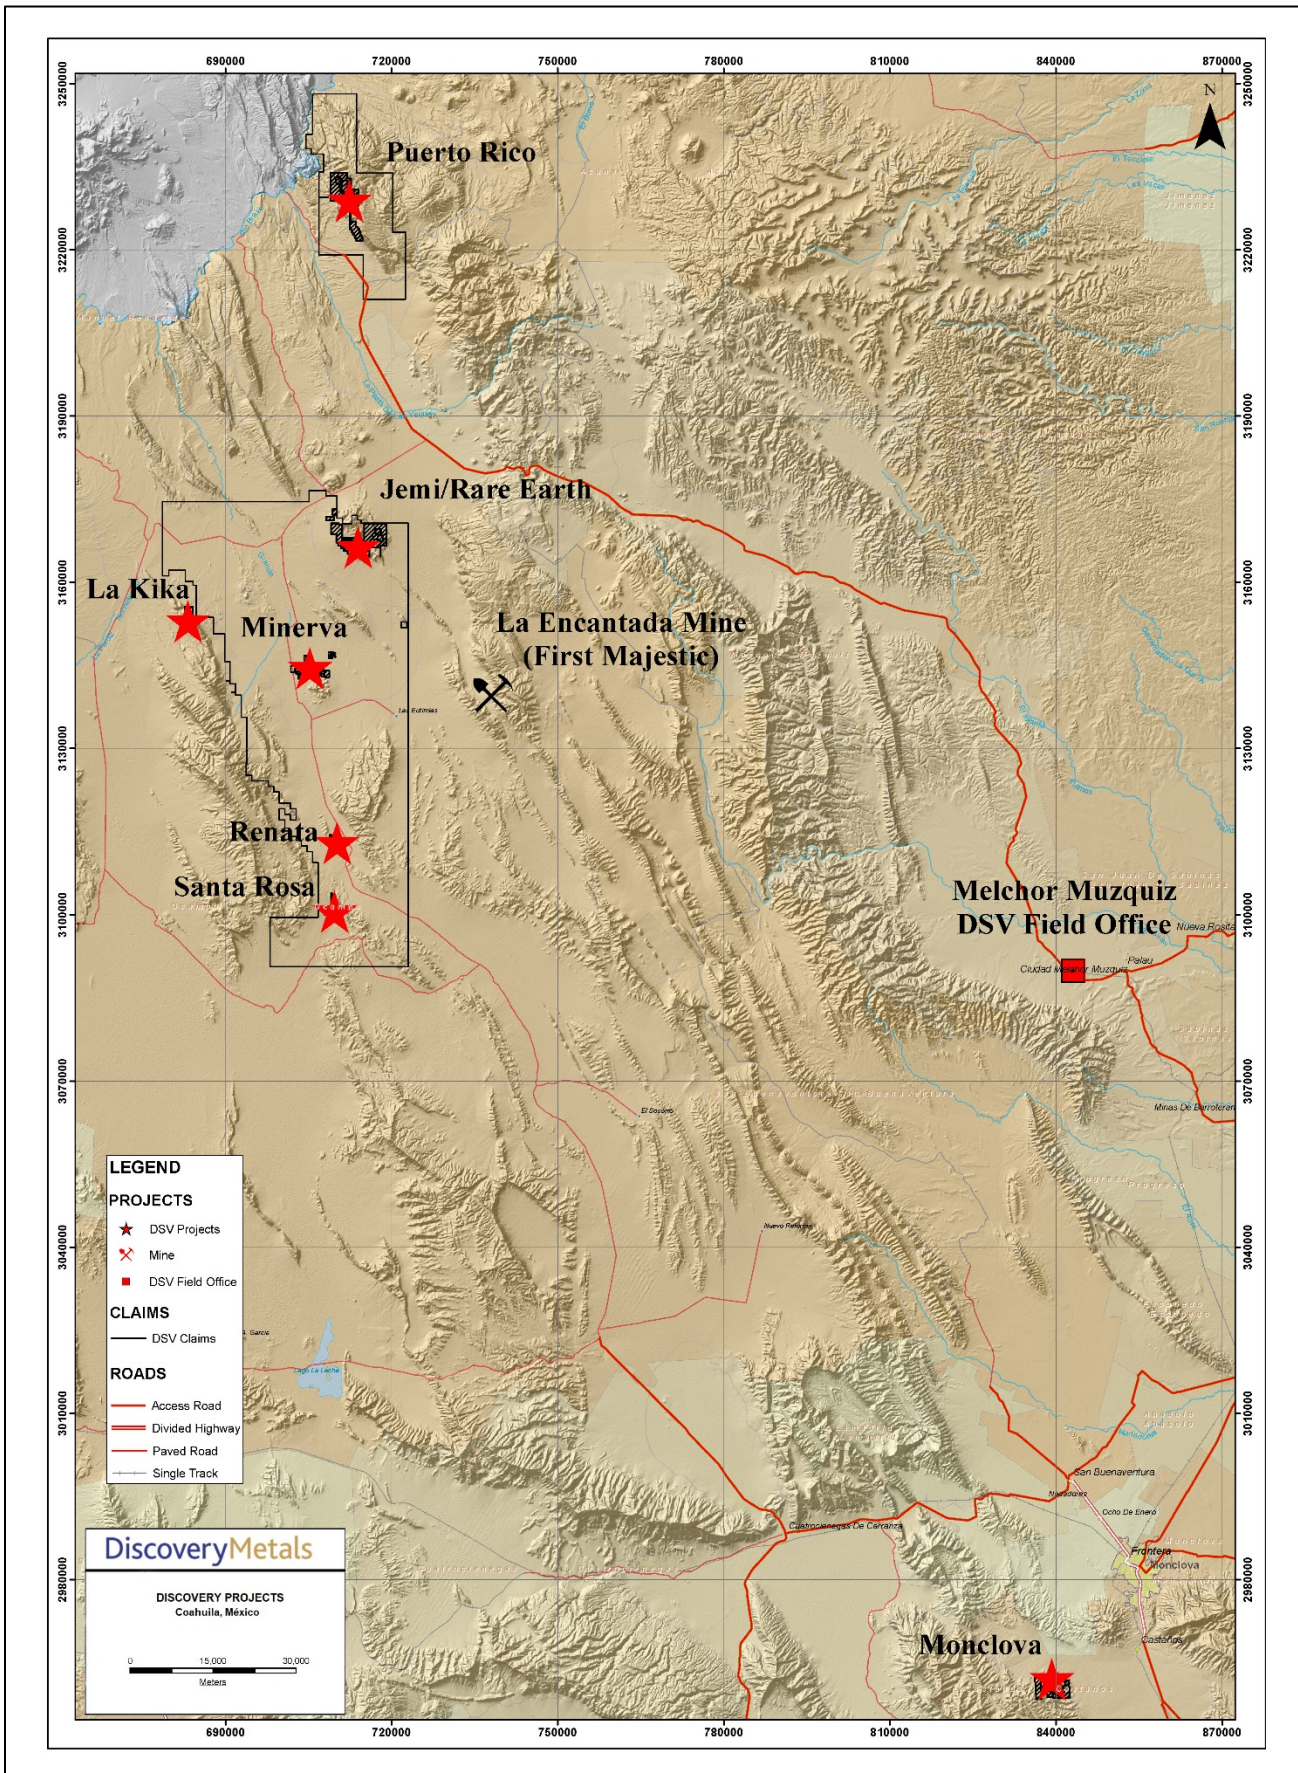

Discovery Metals (DSV) Project locations | Northern Coahuila, Mexico

3D geology map looking East, Puerto Rico Project.

Zaragoza Grande Zn % Results

713020 713040 713060

Zn % (Reported April 30th, 2018)		Zn % Samples (215101 - 215199)		Results Pending
▲ < 0.1	▲ 5 - 10	● < 0.1	● 5 - 10	●
▲ 0.1 - 1	▲ > 10	● 0.1 - 1	● > 10	
▲ 1 - 5		● 1 - 5		

DiscoveryMetals

PUERTO RICO PROJECT
ZARAGOZA GRANDE MINE

Zaragoza Grande Ag g/t Results

Ag g/t (Reported April 30th, 2018)		Ag g/t Samples (215101 - 215199)		Results Pending
▲ < 20	▲ 100 - 200	● < 20	● 100 - 200	●
▲ 20 - 50	▲ > 200	● 20 - 50	● > 200	
▲ 50 - 100		● 50 - 100		

DiscoveryMetals

PUERTO RICO PROJECT
ZARAGOZA GRANDE MINE

713020

713040

713060

Zaragoza Grande Pb % Results

3229100

3229100

ZARAGOZA GRANDE MINE