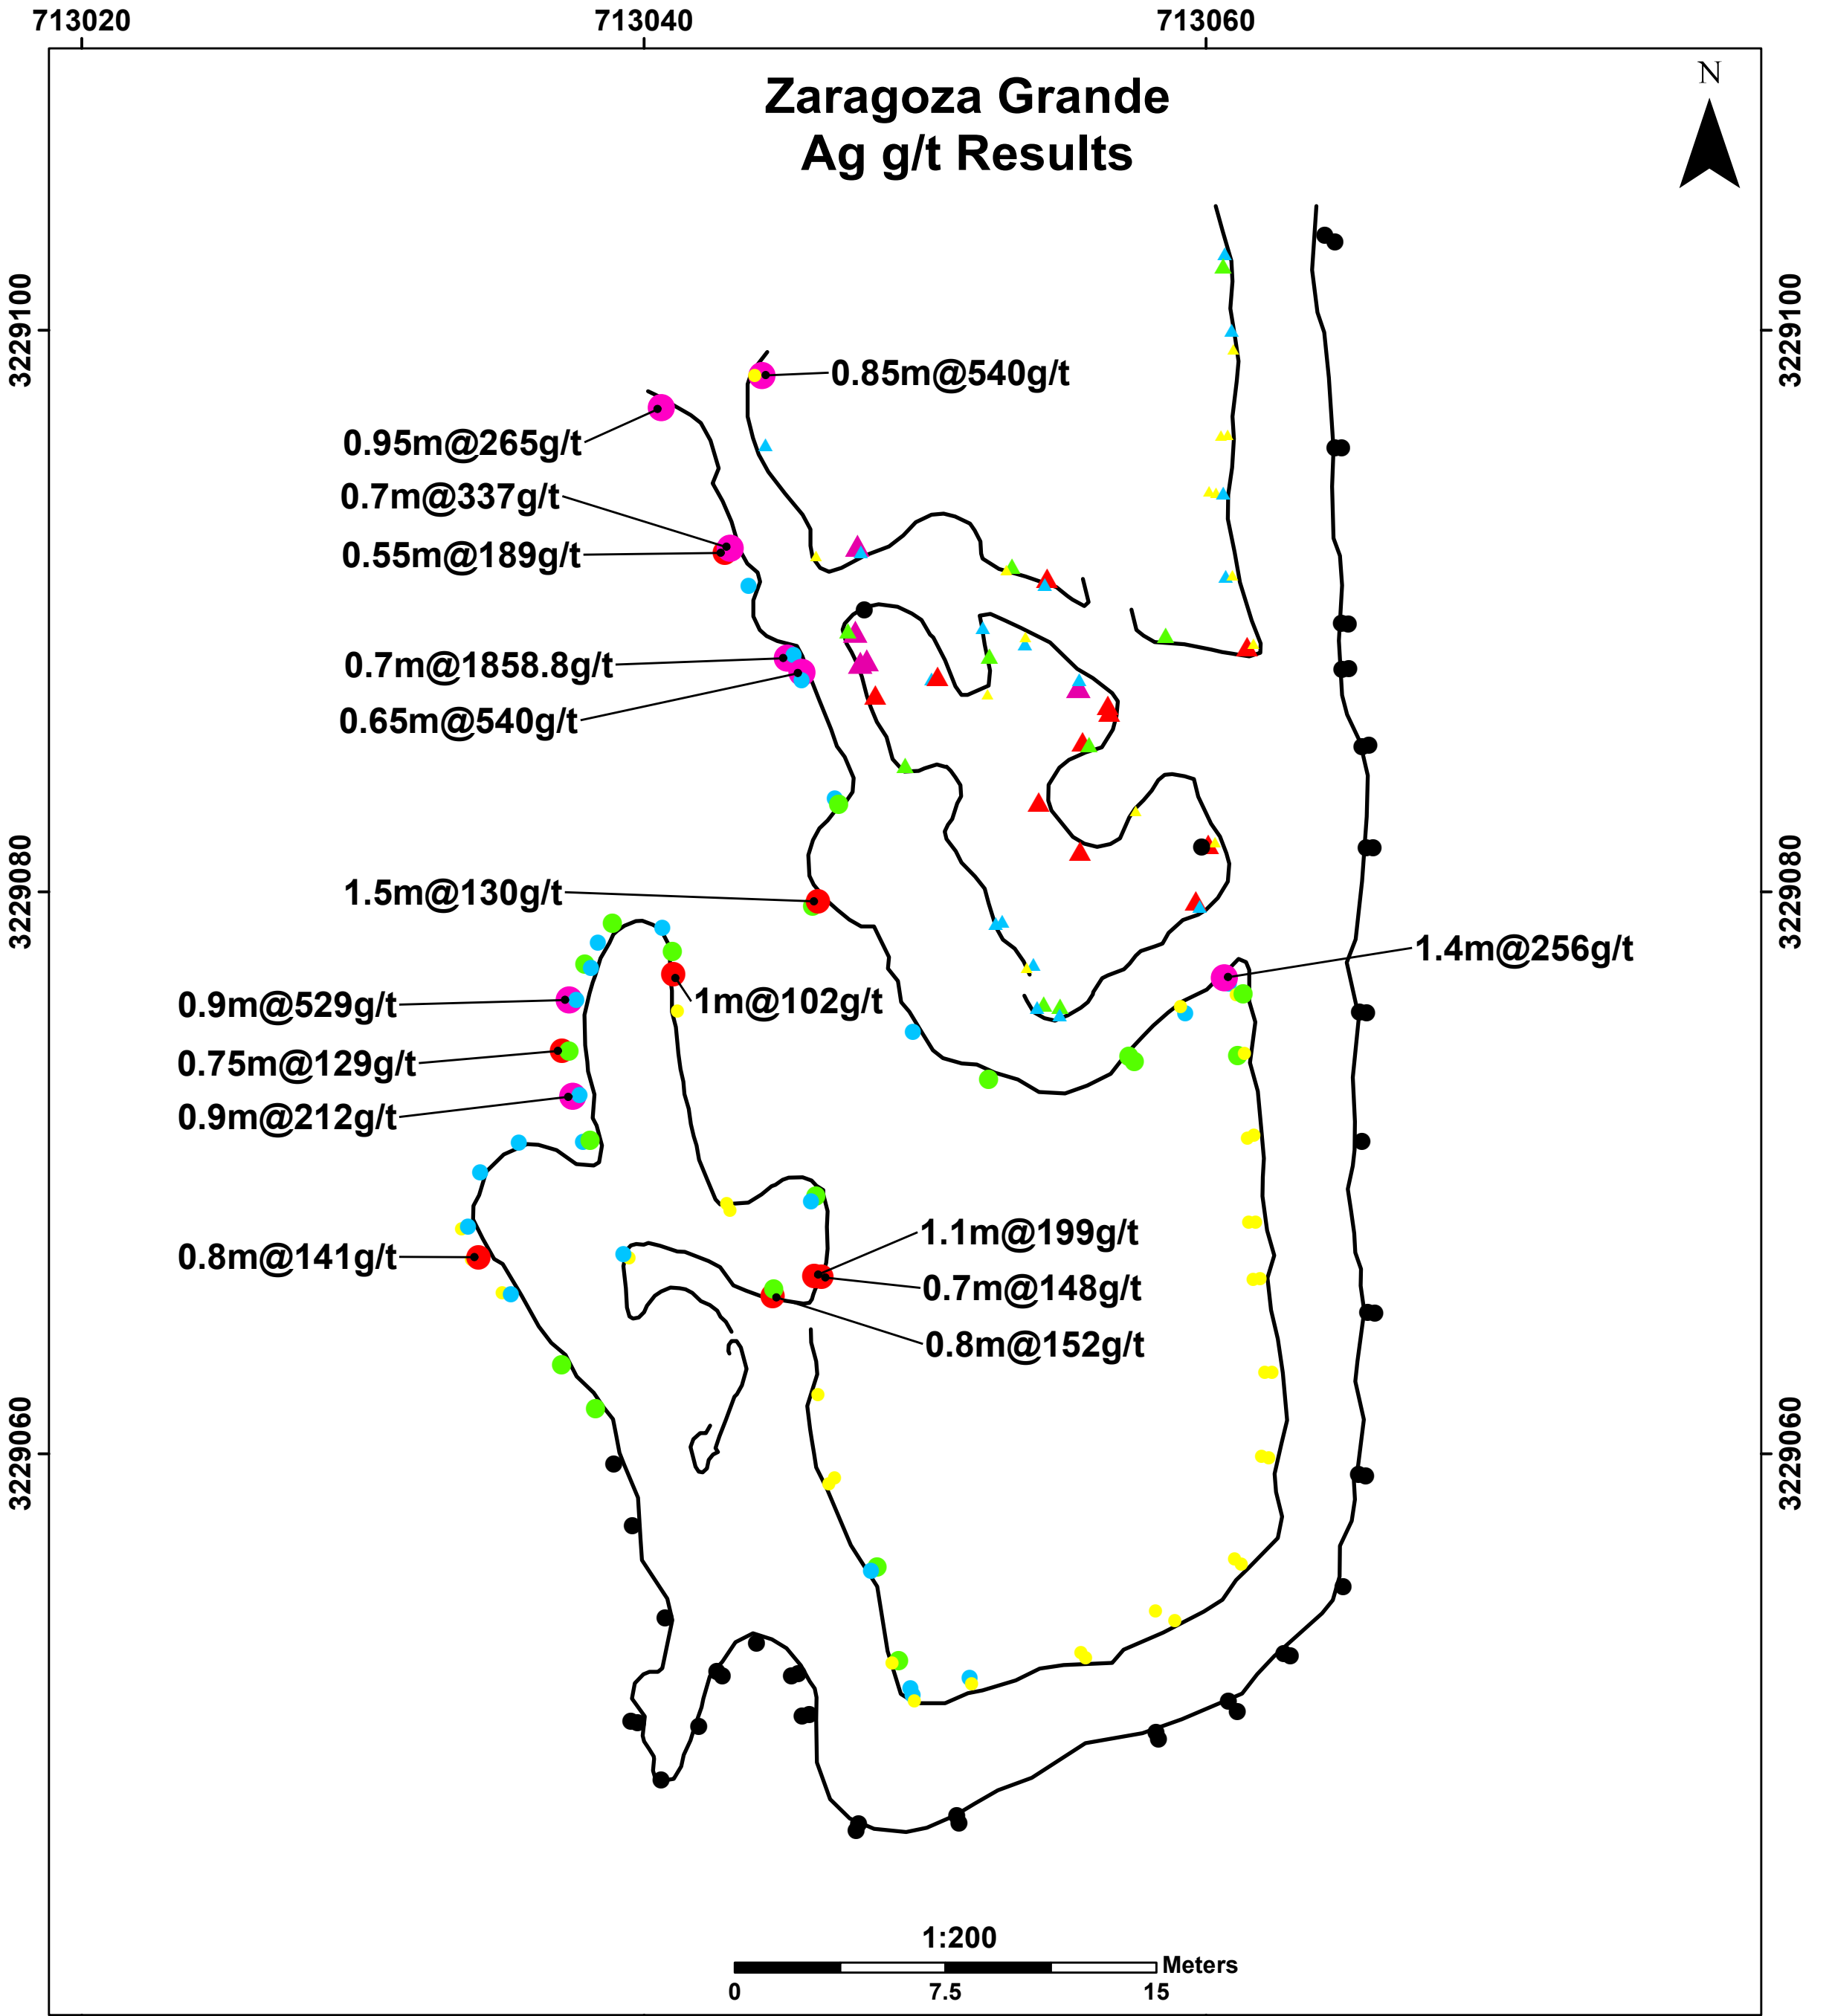

Discovery Metals (DSV) Project locations | Northern Coahuila, Mexico

3D geology map looking East, Puerto Rico Project.

Zaragoza Grande Zn % Results

713020 713040 713060

Zn % (Reported April 30th, 2018)		Zn % Samples (215101 - 215199)		Results Pending
▲ < 0.1	▲ 5 - 10	● < 0.1	● 5 - 10	●
▲ 0.1 - 1	▲ > 10	● 0.1 - 1	● > 10	
▲ 1 - 5		● 1 - 5		

DiscoveryMetals

PUERTO RICO PROJECT
ZARAGOZA GRANDE MINE

Zaragoza Grande Ag g/t Results

Ag g/t (Reported April 30th, 2018)		Ag g/t Samples (215101 - 215199)		Results Pending
▲ < 20	▲ 100 - 200	● < 20	● 100 - 200	●
▲ 20 - 50	▲ > 200	● 20 - 50	● > 200	
▲ 50 - 100		● 50 - 100		

DiscoveryMetals

PUERTO RICO PROJECT
ZARAGOZA GRANDE MINE

713020

713040

713060

Zaragoza Grande Pb % Results

3229100

3229100

3229080

3229080

3229060

3229060

1:200

0 7.5 15 Meters

713020

713040