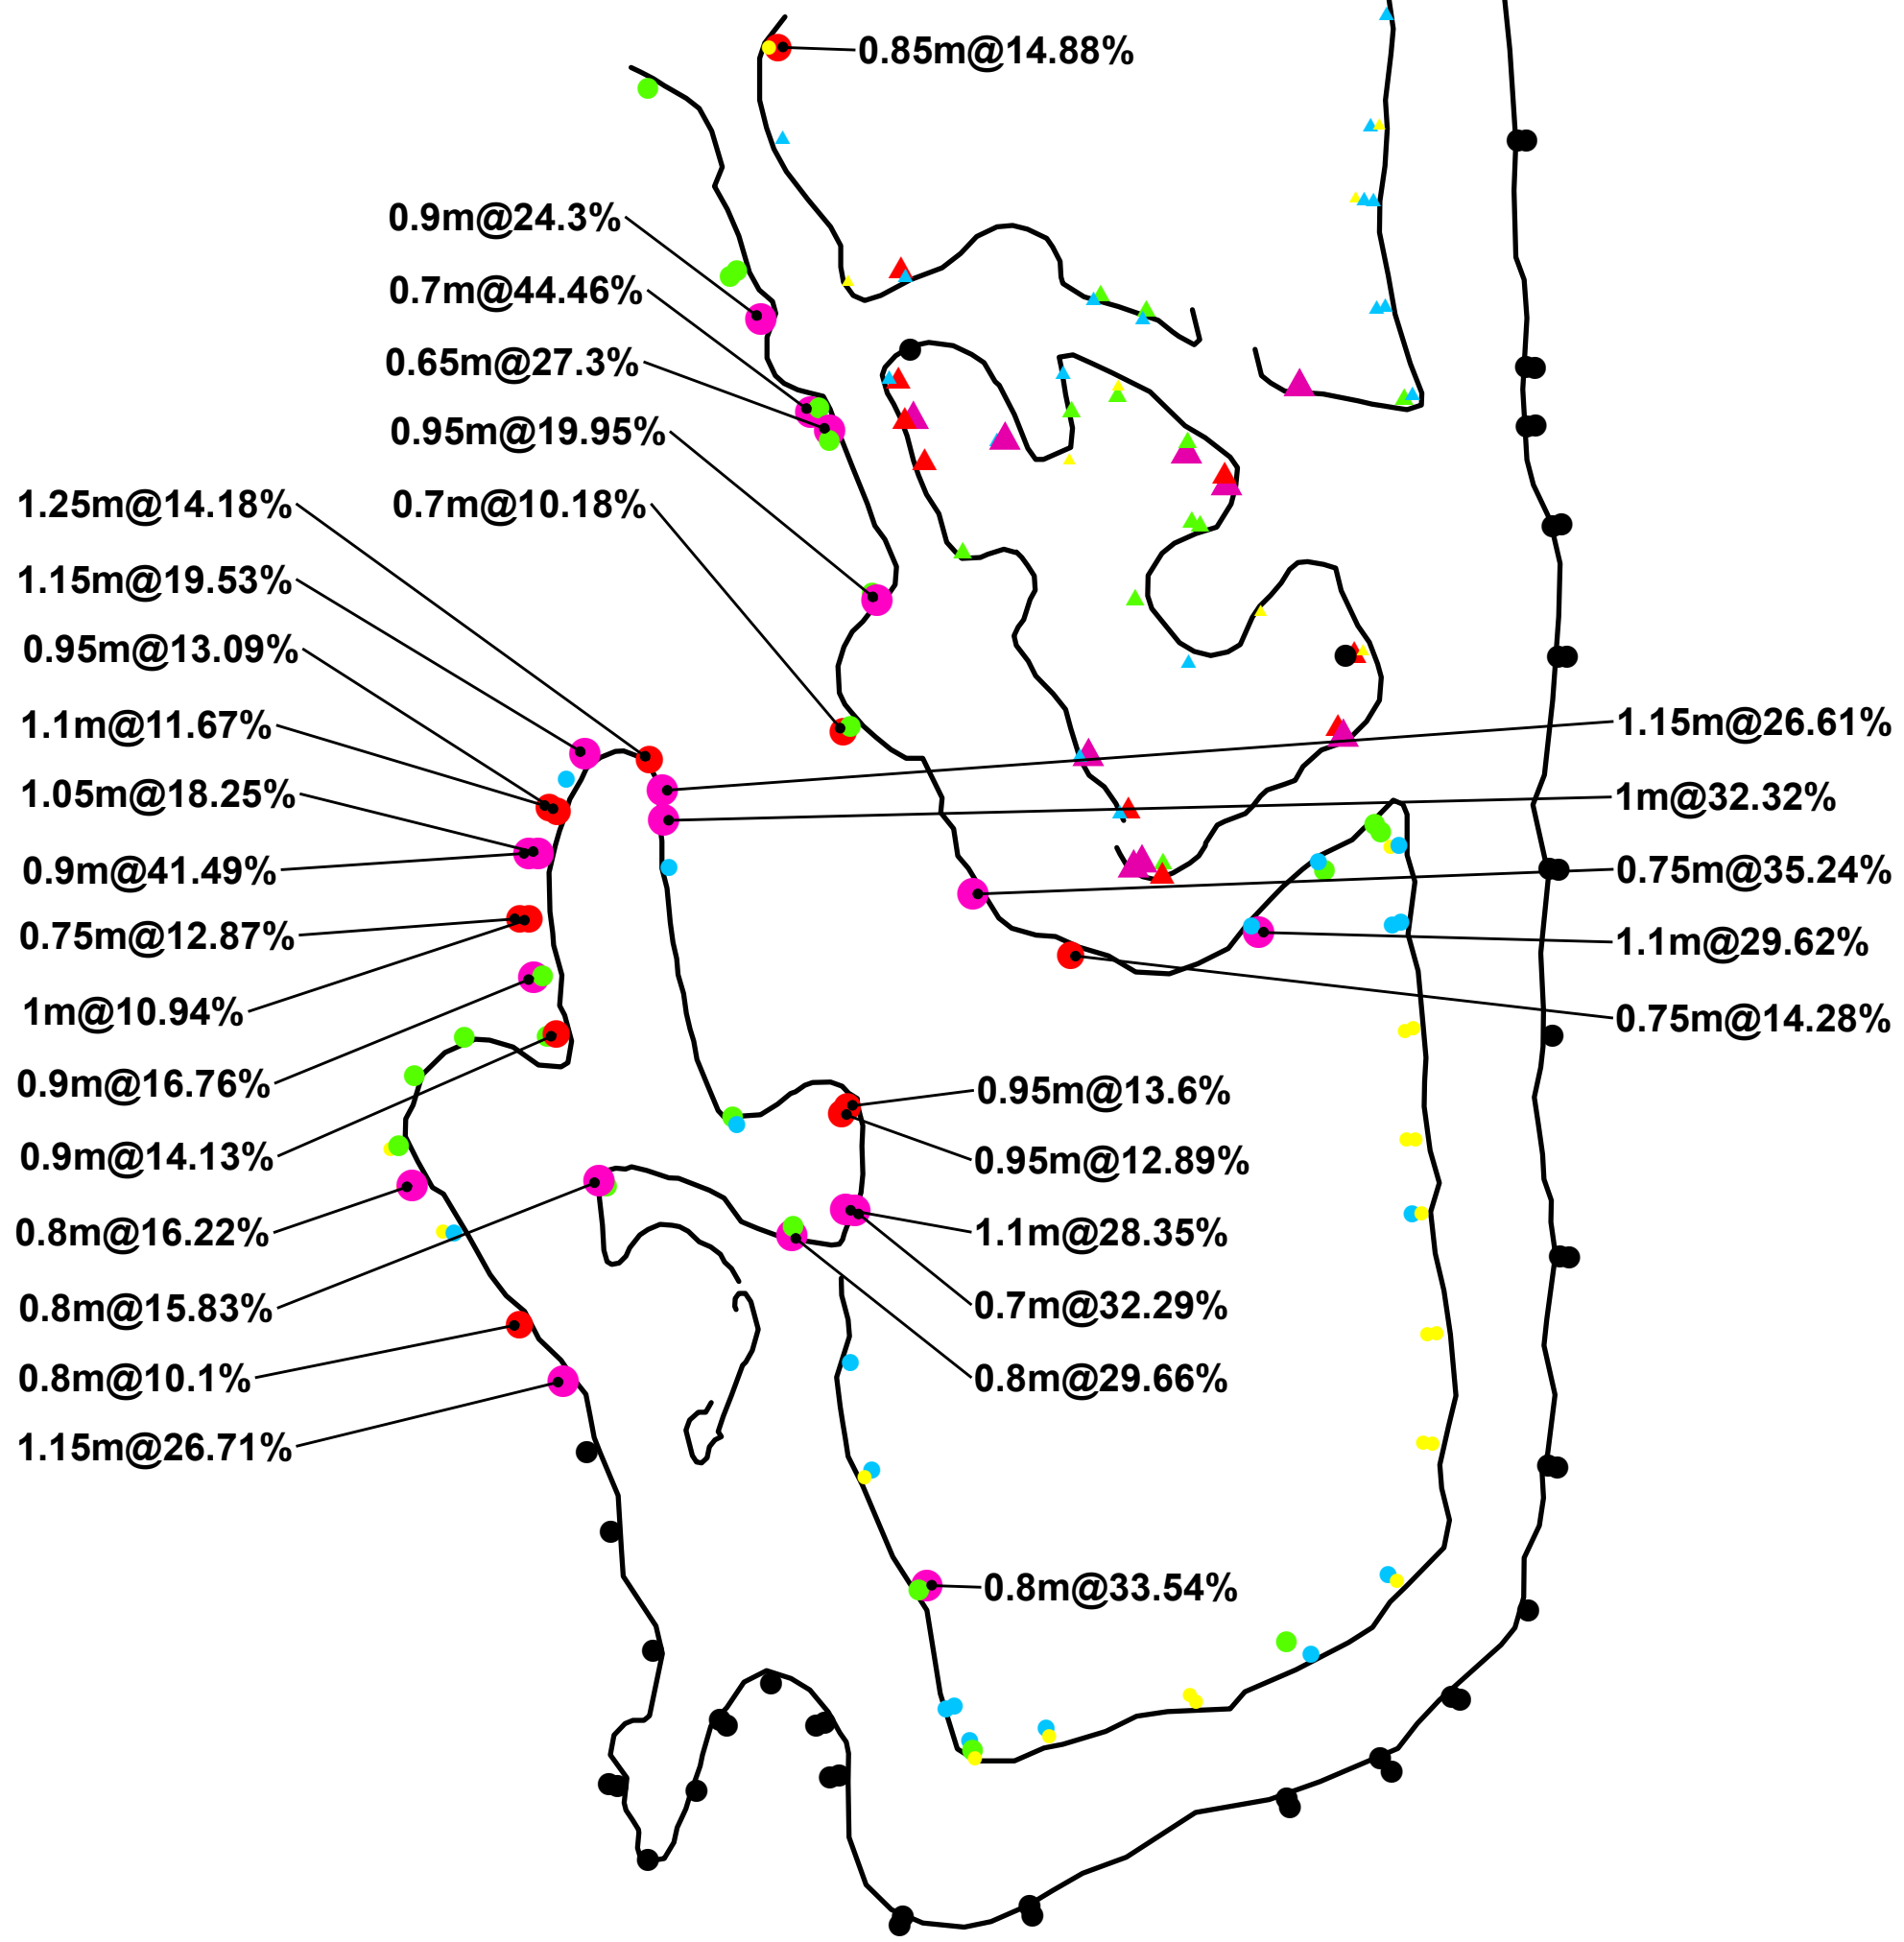

Discovery Metals (DSV) Project locations | Northern Coahuila, Mexico

3D geology map looking East, Puerto Rico Project.

Zaragoza Grande Zn % Results

713020 713040 713060

Zn % (Reported April 30th, 2018)		Zn % Samples (215101 - 215199)		Results Pending
▲ < 0.1	▲ 5 - 10	● < 0.1	● 5 - 10	●
▲ 0.1 - 1	▲ > 10	● 0.1 - 1	● > 10	
▲ 1 - 5		● 1 - 5		

DiscoveryMetals

PUERTO RICO PROJECT
ZARAGOZA GRANDE MINE

713020

713040

713060

Zaragoza Grande ZnEq% Results

3229100

3229100

3229080

3229080

3229060

3229060

1:200

713020

713040

713060

ZARAGOZA GRANDE MINE