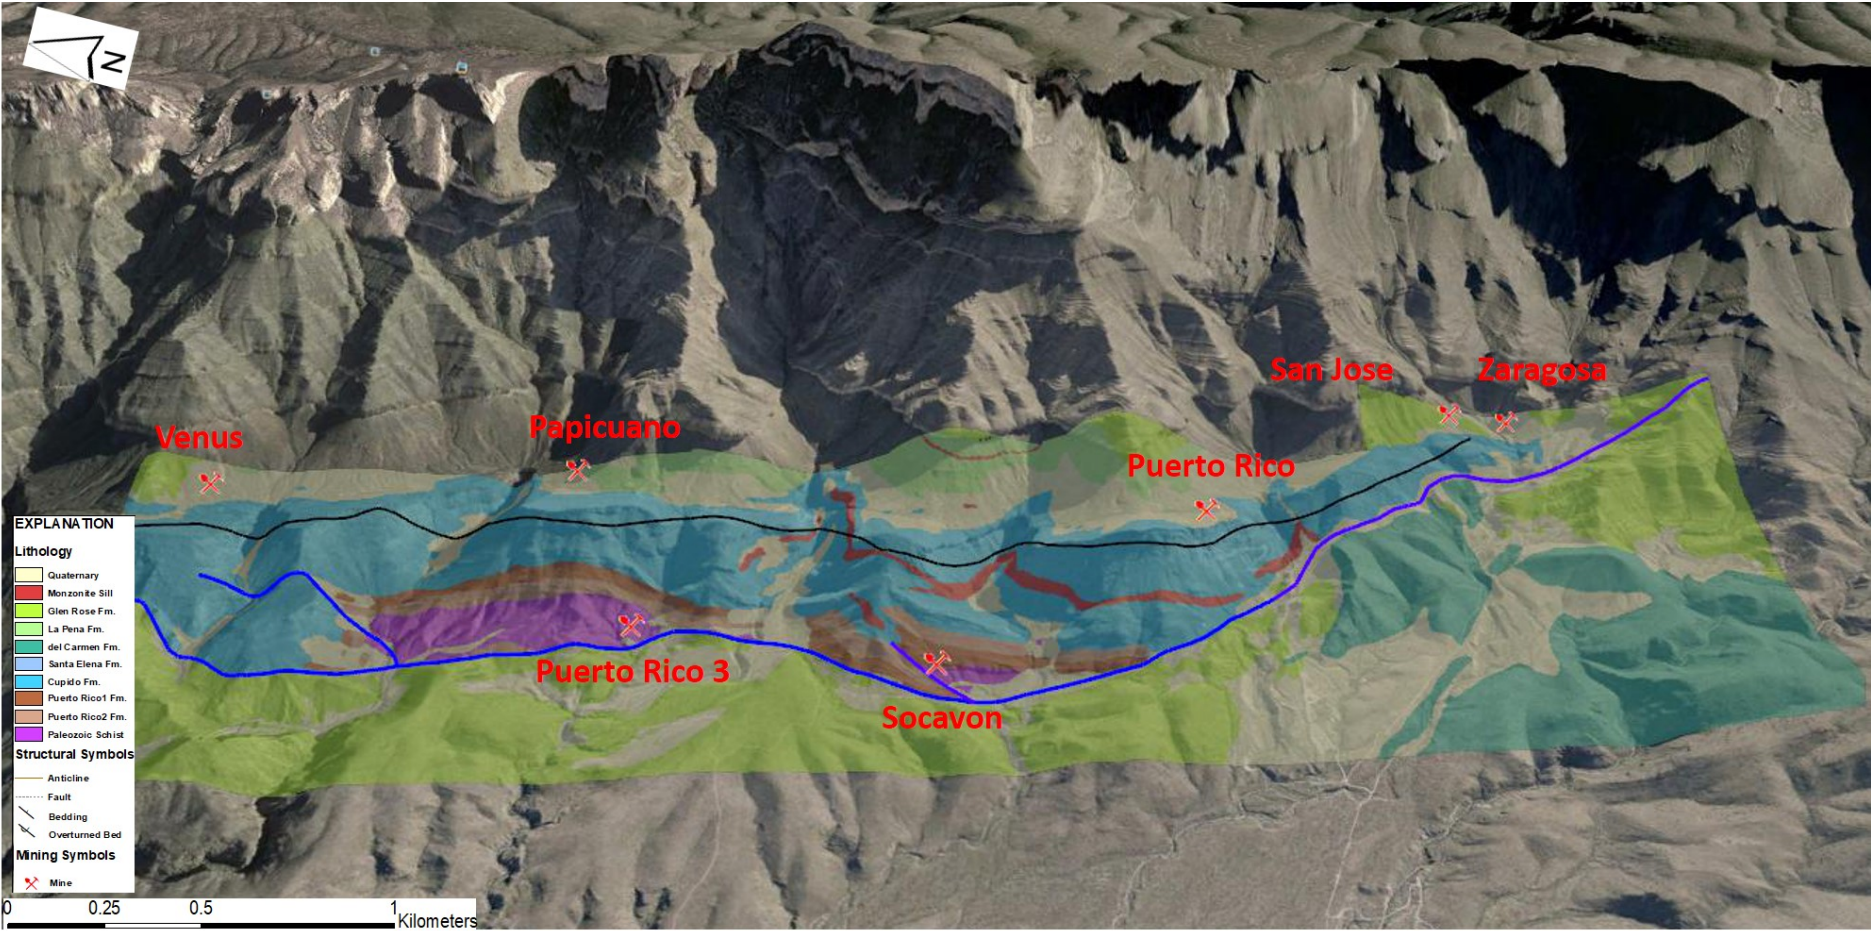

Discovery Metals (DSV) Project locations | Northern Coahuila, Mexico

3D geology map looking East, Puerto Rico Project.

Zaragoza Grande Zn % Results

713020 713040 713060

Zn % (Reported April 30th, 2018)		Zn % Samples (215101 - 215199)		Results Pending
▲ < 0.1	▲ 5 - 10	● < 0.1	● 5 - 10	●
▲ 0.1 - 1	▲ > 10	● 0.1 - 1	● > 10	
▲ 1 - 5		● 1 - 5		

DiscoveryMetals

PUERTO RICO PROJECT
ZARAGOZA GRANDE MINE

713020

713040

713060

Zaragoza Grande Pb % Results

3229100

3229100

3229080

3229080

3229060

3229060

1:200

0 7.5 15 Meters

713020

713040

ZARAGOZA GRANDE MINE