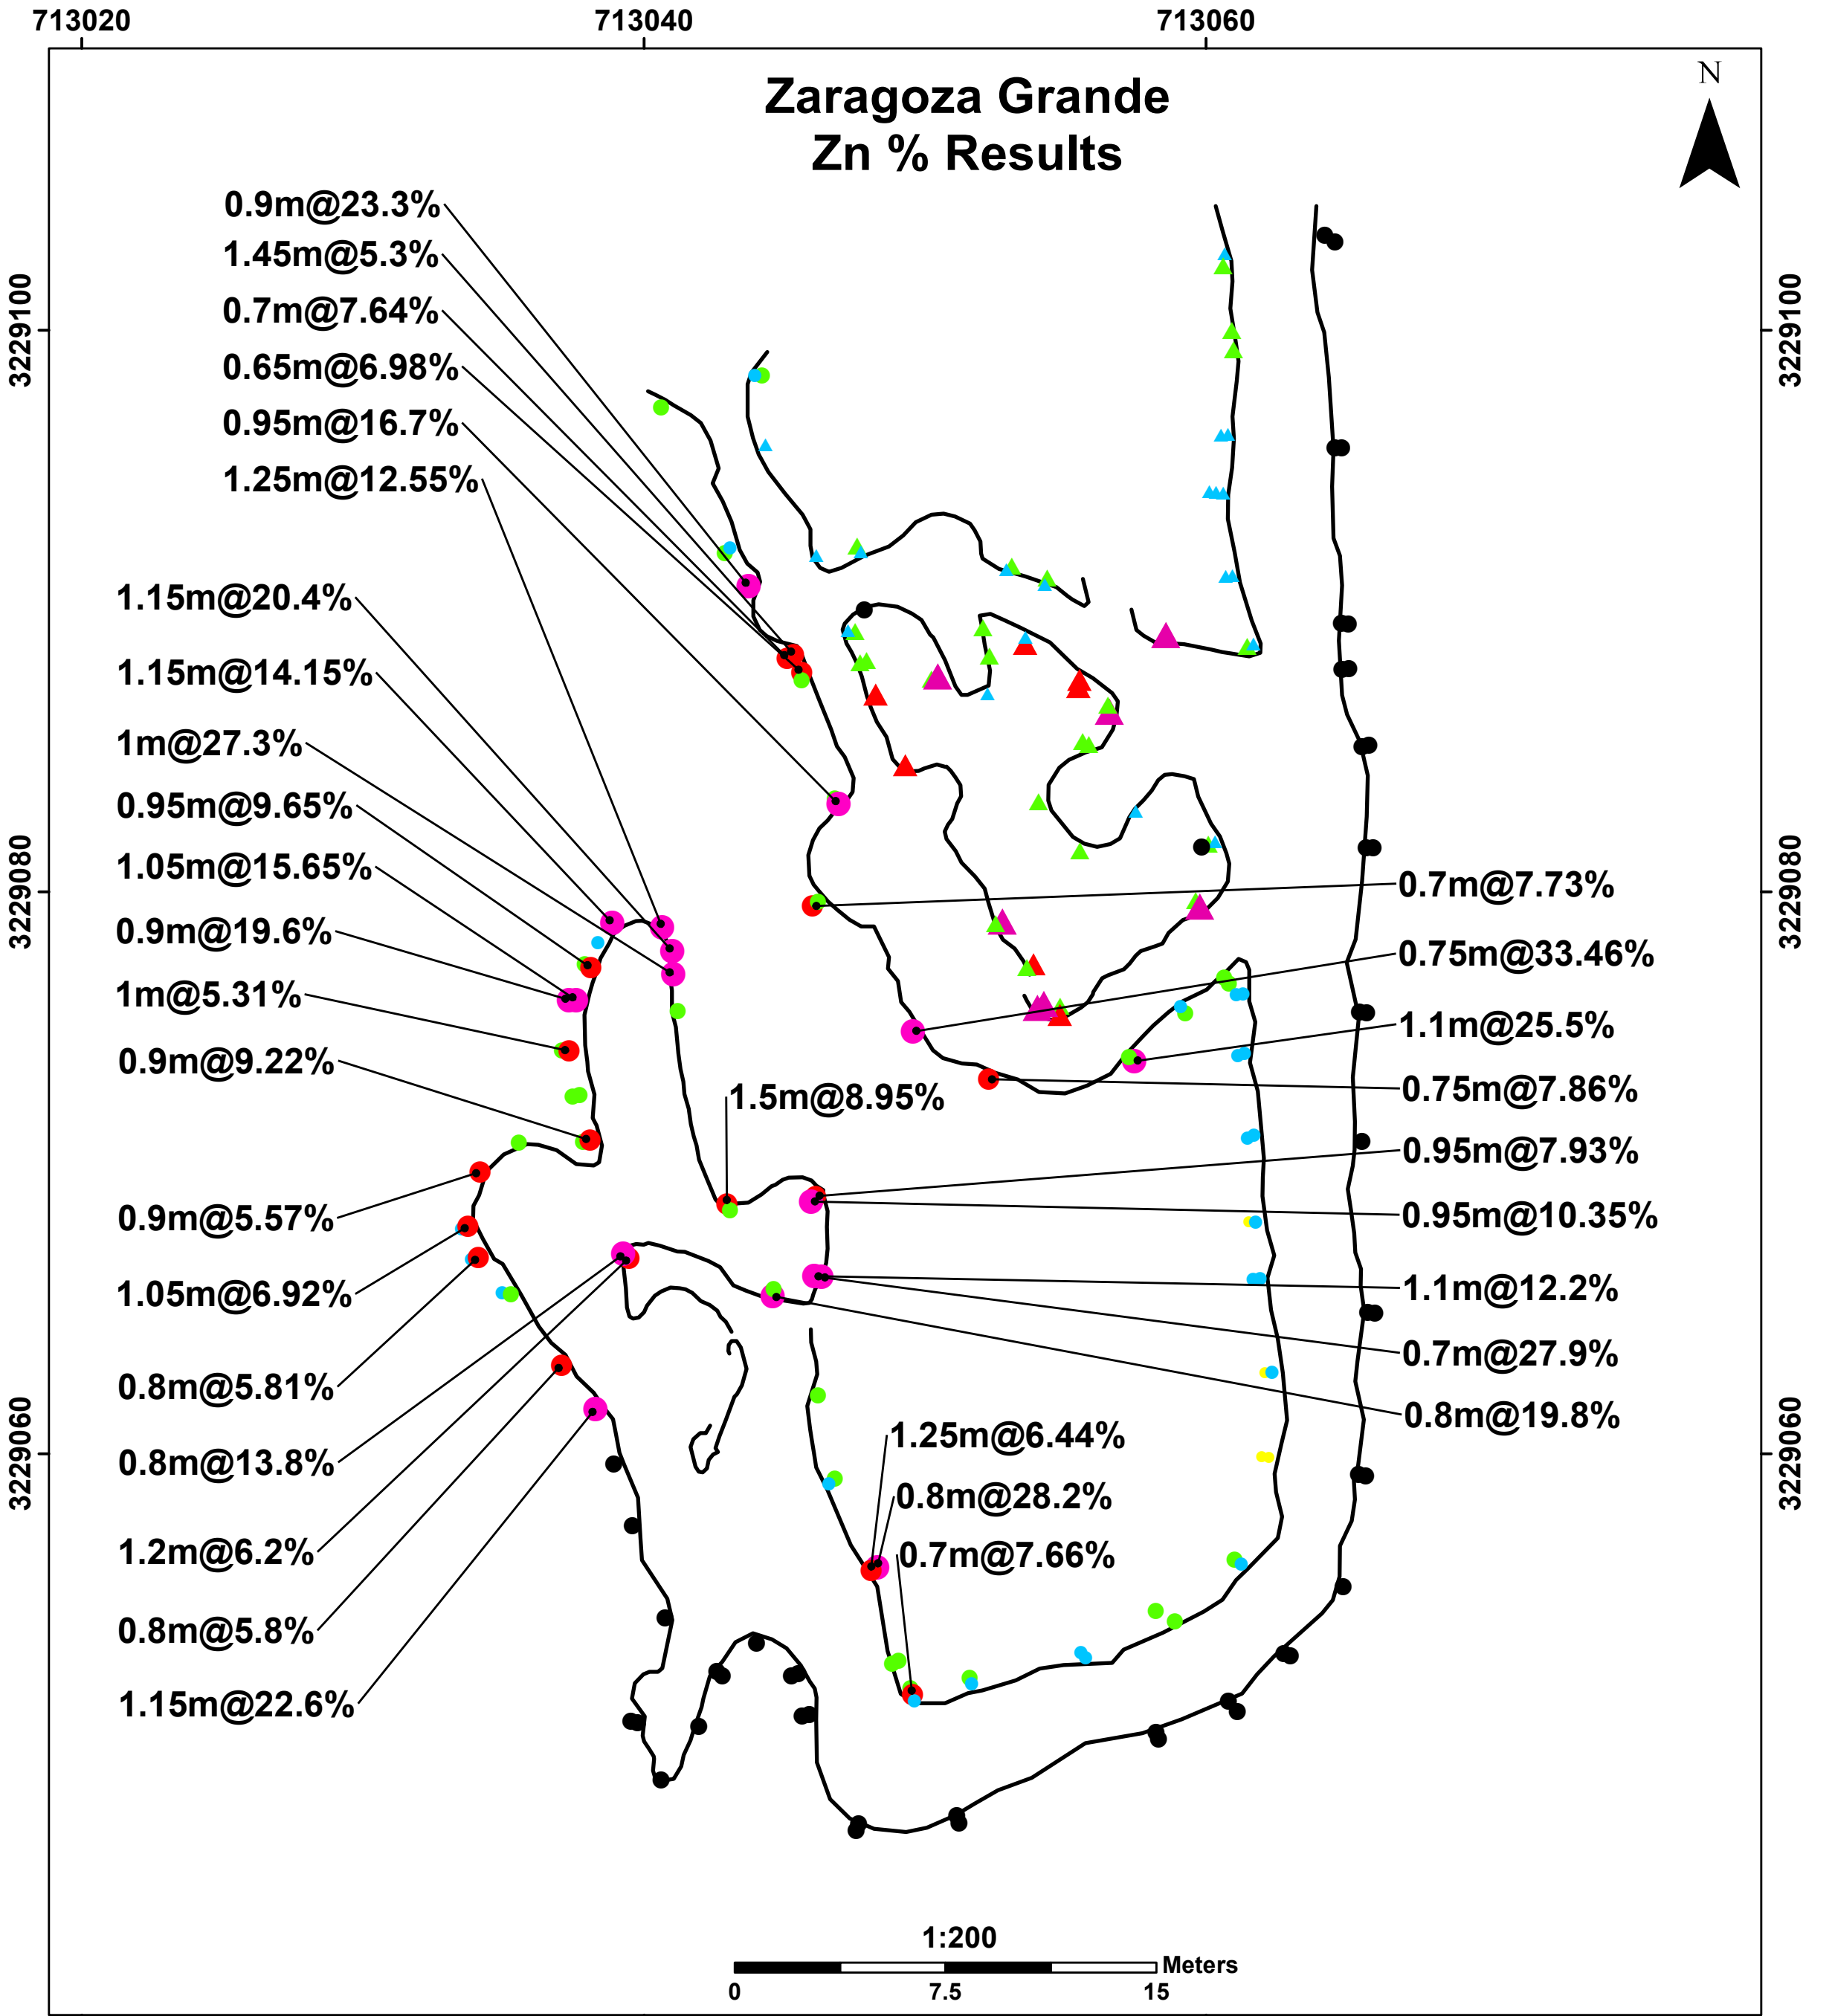

Discovery Metals (DSV) Project locations | Northern Coahuila, Mexico

3D geology map looking East, Puerto Rico Project.

Zaragoza Grande Zn % Results

713020 713040 713060

Zn % (Reported April 30th, 2018)		Zn % Samples (215101 - 215199)		Results Pending
▲ < 0.1	▲ 5 - 10	● < 0.1	● 5 - 10	●
▲ 0.1 - 1	▲ > 10	● 0.1 - 1	● > 10	
▲ 1 - 5		● 1 - 5		

DiscoveryMetals

PUERTO RICO PROJECT
ZARAGOZA GRANDE MINE

Zaragoza Grande Ag g/t Results

Ag g/t (Reported April 30th, 2018)		Ag g/t Samples (215101 - 215199)		Results Pending
▲ < 20	▲ 100 - 200	● < 20	● 100 - 200	●
▲ 20 - 50	▲ > 200	● 20 - 50	● > 200	
▲ 50 - 100		● 50 - 100		

DiscoveryMetals

PUERTO RICO PROJECT
ZARAGOZA GRANDE MINE

713020

713040

713060

Zaragoza Grande Pb % Results

3229100

3229100

ZARAGOZA GRANDE MINE