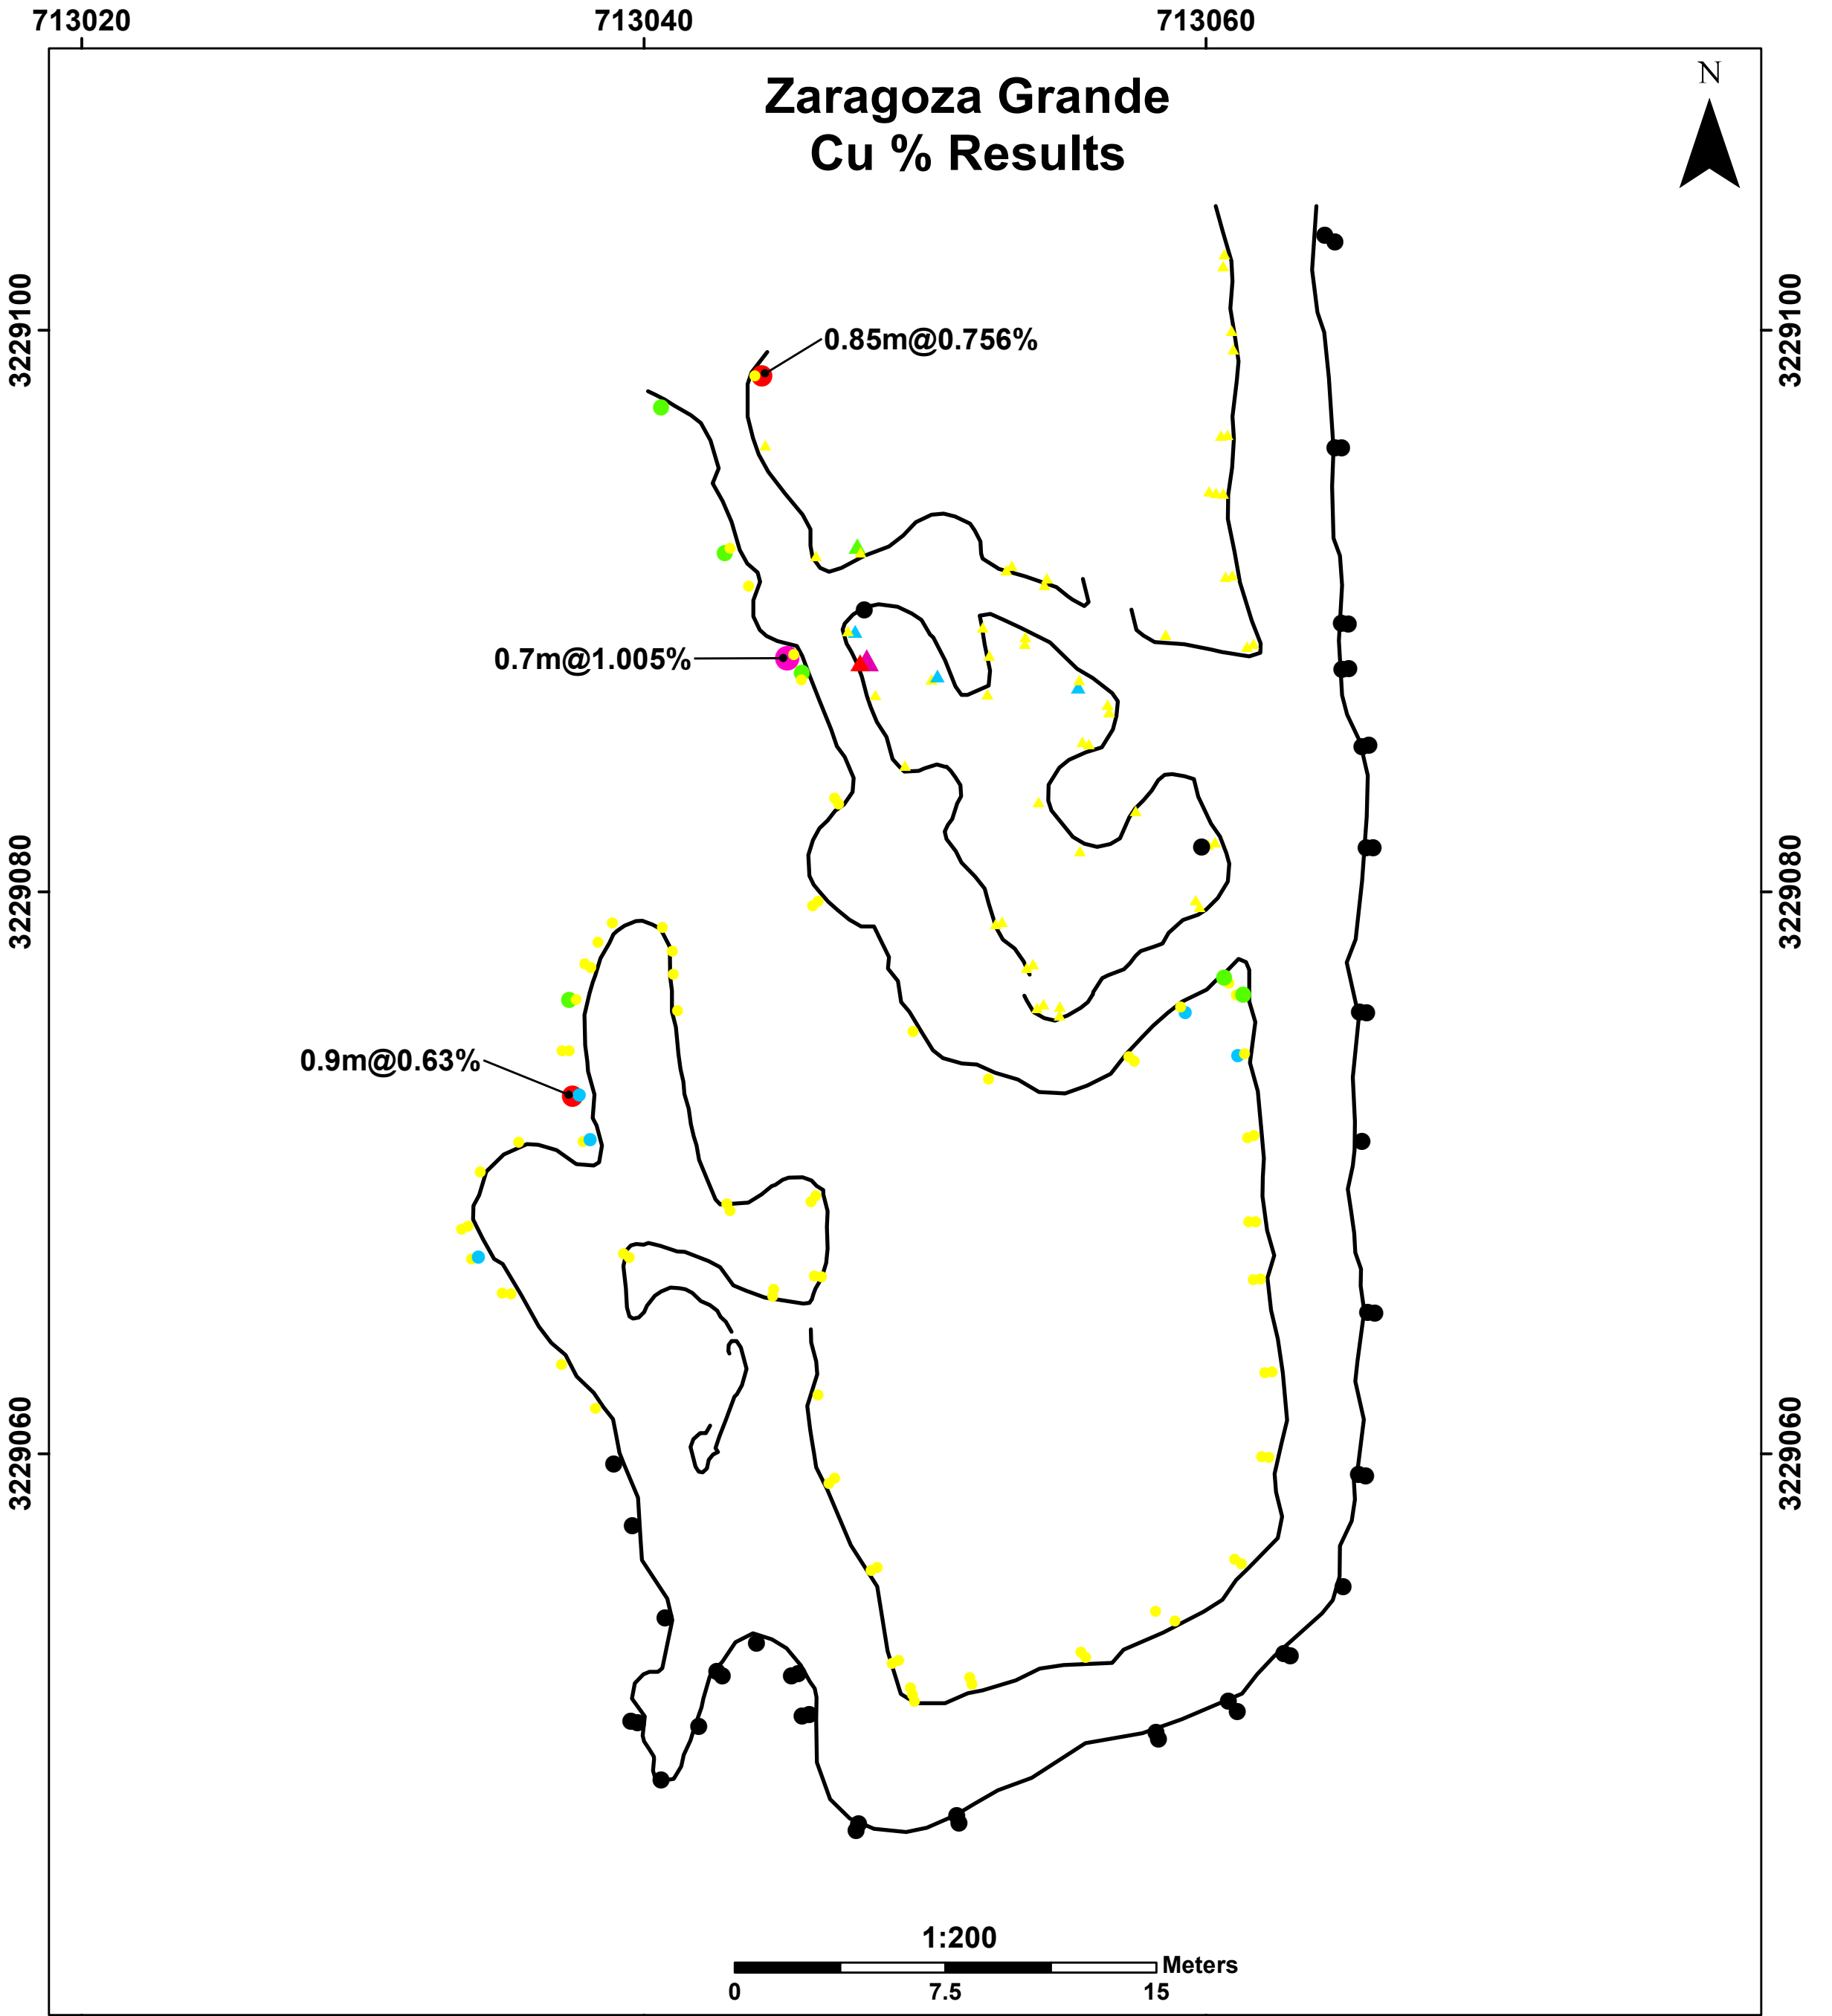

Discovery Metals (DSV) Project locations | Northern Coahuila, Mexico

3D geology map looking East, Puerto Rico Project.

Zaragoza Grande Zn % Results

713020 713040 713060

Zn % (Reported April 30th, 2018)		Zn % Samples (215101 - 215199)		Results Pending
▲ < 0.1	▲ 5 - 10	● < 0.1	● 5 - 10	●
▲ 0.1 - 1	▲ > 10	● 0.1 - 1	● > 10	
▲ 1 - 5		● 1 - 5		

3229080

3229080

3229060

3229060

1:200

0 7.5 15 Meters

713020

713040

713060

Pb %
(Reported April 30th, 2018)

- ▲ < 0.1 ▲ 5 - 10
- ▲ 0.1 - 1 ▲ > 10
- ▲ 1 - 5

Pb %
Samples (215101 - 215199)

- > 0.1 ● 5 - 10
- 0.1 - 1 ● > 10
- 1 - 5

Results Pending

DiscoveryMetals

PUERTO RICO PROJECT

ZARAGOZA GRANDE MINE

Zaragoza Grande Cu % Results

Cu % (Reported April 30th, 2018)		Cu % Samples (215101 - 215199)		Results Pending
▲ < 0.1	▲ 0.5 - 1.0	● < 0.1	● 0.5 - 1.0	●
▲ 0.1 - 0.25	▲ > 1.0	● 0.1 - 0.25	● > 1.0	
▲ 0.25 - 0.5		● 0.25 - 0.5		