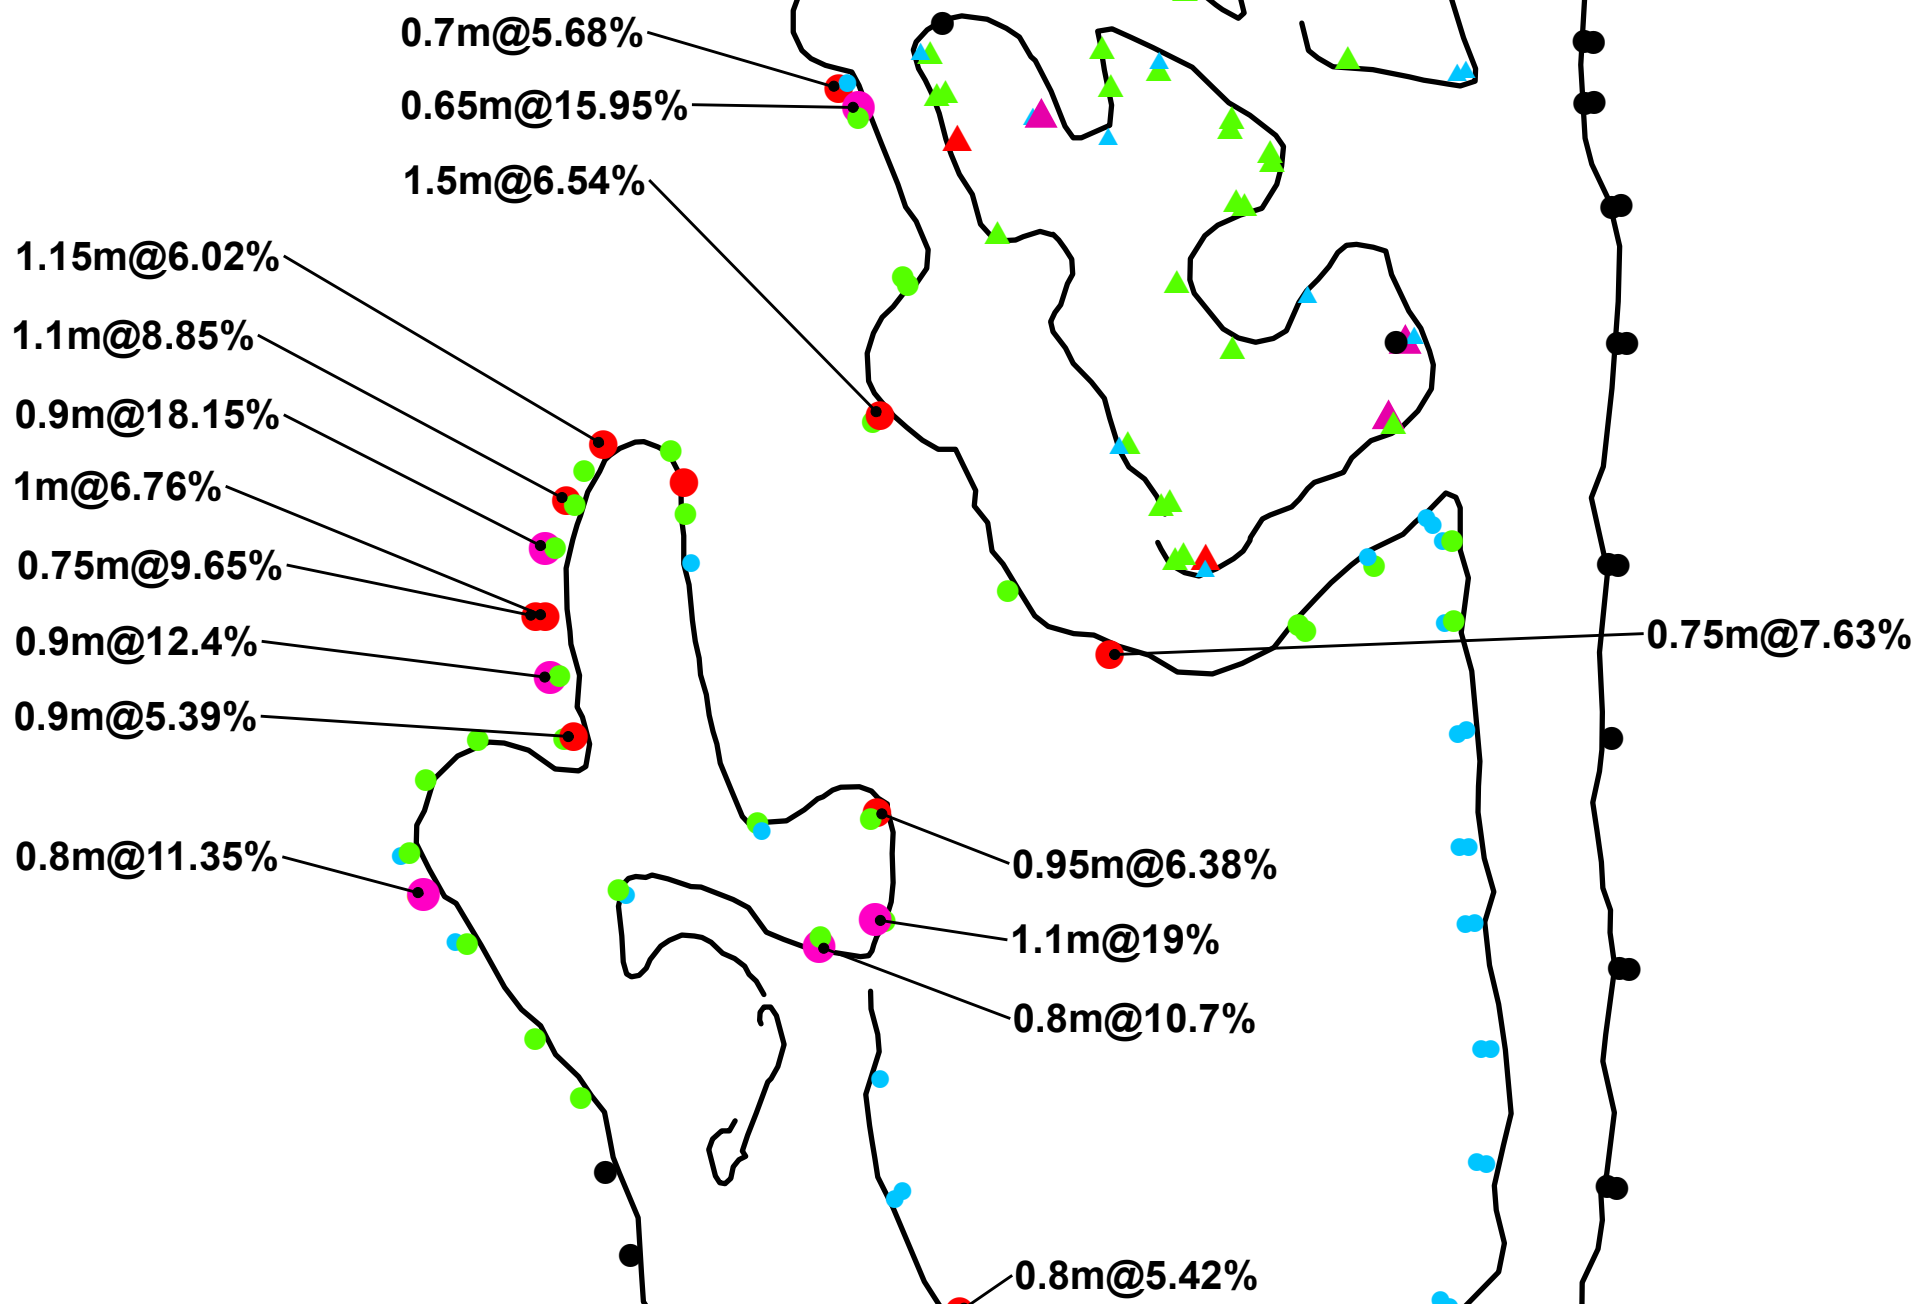

Discovery Metals (DSV) Project locations | Northern Coahuila, Mexico

3D geology map looking East, Puerto Rico Project.

Zaragoza Grande Zn % Results

713020 713040 713060

Zn % (Reported April 30th, 2018)		Zn % Samples (215101 - 215199)		Results Pending
▲ < 0.1	▲ 5 - 10	● < 0.1	● 5 - 10	●
▲ 0.1 - 1	▲ > 10	● 0.1 - 1	● > 10	
▲ 1 - 5		● 1 - 5		

DiscoveryMetals

PUERTO RICO PROJECT
ZARAGOZA GRANDE MINE

713020

713040

713060

Zaragoza Grande Pb % Results

3229100

3229100

3229080

3229080

3229060

3229060

1:200

0 7.5 15 Meters

713020

713040